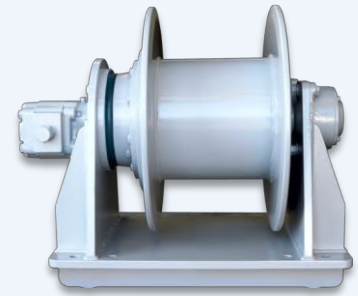

Dredger Winch Examples

Winches for all dredging applications