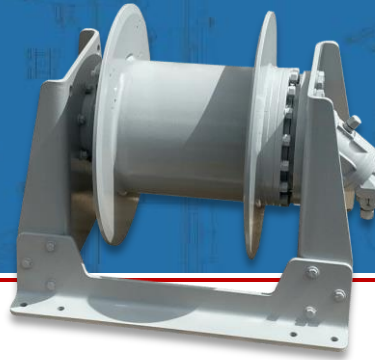

Dredger Winches

Heavy Duty Dredge Winches
Up to 30 Tonne

BUILT TOUGH, DESIGNED TO LAST!

Our expert sales and customer Service team can advise you on the Best product to suit your needs.
Contact Neumann Equipment today.

 **(07) 5589 9746**

Dredger Winches

Neumann Equipment dredge winches are designed and manufactured from high quality components for extreme environmental conditions, providing years of dependable service. We specialise in winches used on dredgers and in dredging operations, which may include:

- Ladder lift winches.
- Slew winches.
- Tail winches.
- Barge winches.
- Positioning winches.

All of our dredger winches designs are verified using Finite Element Analysis (FEA), manufactured and tested to meet marine industry standards. They are Built Tough and Designed to Last!

Available Options:

- Line pull capacities – up to 30,000kg.
- Hauling line speeds – up to 50 metres per minute.
- Stainless steel construction.
- Drive motor types – electric or hydraulic.
- Hydraulic or electric control systems.
- Slew winch manifolds and valves to assist in holding the dredge cutter against the face improving production.
- Guarding to suit specific site requirements.
- Mechanical drum locking pin.
- Available in port and starboard configuration.