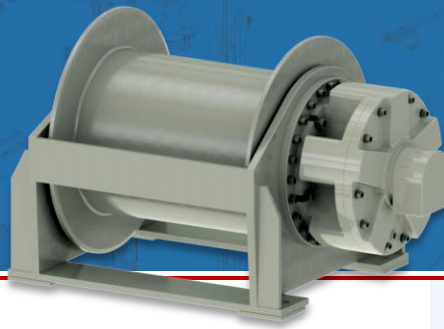

Imported General-Purpose Hauling Winches

Imported General Purpose Hauling Winches – 2 & 5 Tonne.

BUILT TOUGH, DESIGNED TO LAST!

Our expert sales and customer Service team can advise you on the Best product to suit your needs.
Contact Neumann Equipment today.

Standard Inclusions:

- One or two-stage planetary gearboxes.
- Fail safe spring applied hydraulic/electric release brake.
- Radial piston hydraulic motor.
- The base and drum are fabricated from carbon steel.